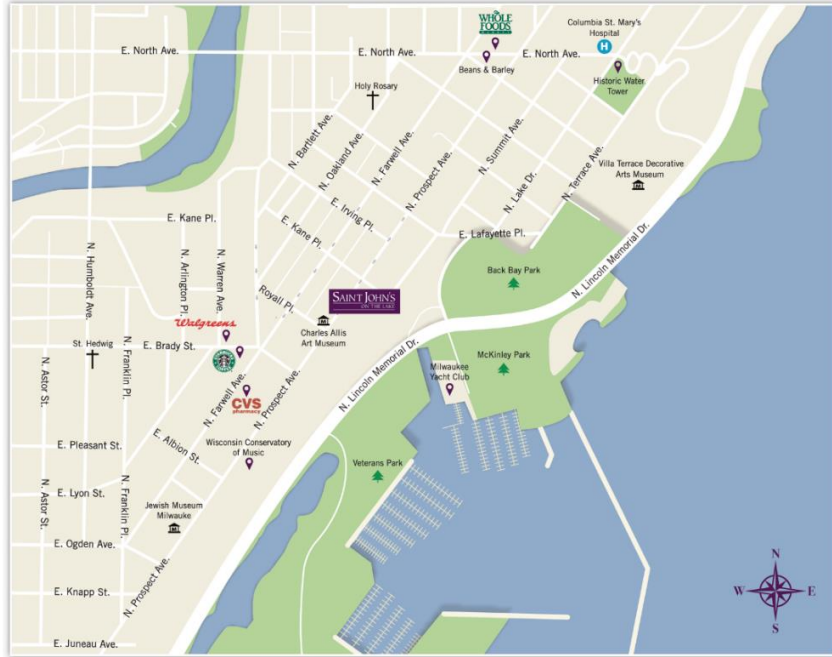

MAP AND DIRECTIONS TO THE FLOWER SHOW

Saint John's On The Lake Area Map

Saint John's On The Lake is conveniently located on Milwaukee's east side, overlooking Lake Michigan.

Directions to Saint John's On The Lake

1. From the North or South – take Interstate 43 to the McKinley Ave. Exit.
2. From the South make a right onto McKinley Ave. From the North make a left onto McKinley Ave.
3. Take McKinley East to 6th St. and make a right onto 6th.
4. Go to the first light and make a left onto Juneau Ave.
5. Continue on Juneau St. for approximately 1 mile and make a left onto Prospect Ave.
6. Continue North on Prospect Ave. Saint John's is on the right, 1 block North of Brady St. Turn right into our parking lot at Royall Place.

www.SaintJohnsMilw.org