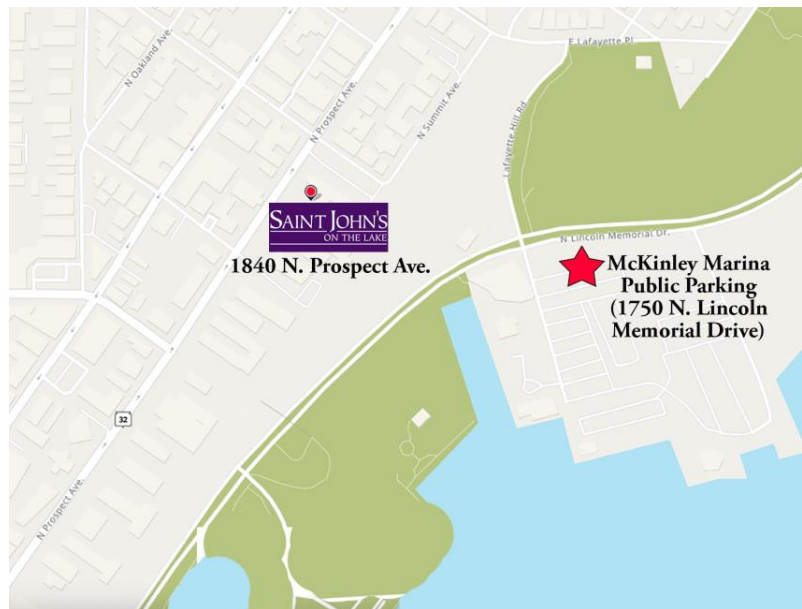

MAP AND DIRECTIONS TO THE FLOWER SHOW

Saint John's On The Lake Area Map

Saint John's On The Lake is conveniently located on Milwaukee's east side, overlooking Lake Michigan.

Directions to Saint John's On The Lake

1. From the North or South – take Interstate 43 to the McKinley Ave. Exit.
2. From the South make a right onto McKinley Ave. From the North make a left onto McKinley Ave.
3. Take McKinley East to 6th St. and make a right onto 6th.
4. Go to the first light and make a left onto Juneau Ave.
5. Continue on Juneau St. for approximately 1 mile and make a left onto Prospect Ave.
6. Continue North on Prospect Ave. Saint John's is on the right, 1 block North of Brady St. Turn right into our parking lot at Royall Place.

The Shuttle will run every 15 minutes. There will be a designated spot for pick-up and drop-off, look for the Art en Fleurs Show Logo. The shuttle's drop-off location on Monday, September 9 will be at the SJOTL South Tower entrance (1800 North Prospect Avenue). The drop-off location for Tuesday, September 10 and Wednesday, September 11 will be at the SJOTL Central Tower entrance (1840 North Prospect Avenue).

Tuesday, September 10
6:30am-4:30pm
SJOTL Bus

4:00-9:30pm
Black Limousine

Wednesday, September 11
8:30am-6:30pm
SJOTL Bus

TRANSPORTATION UNDERWRITTEN BY:

SITE MAP

FLOWER SHOW SITE MAP

LEGEND

Floral Design Classes 1 thru 5	F 1-5	Botanical Arts Class 5	BA5
Floral Design Class 6	F6	Botanical Arts Classes 1,2 &4	BA
Judges Challenge FD Class 7	F7	Education- Garden History	GH
Judges Challenge FD Class 8	F8	Education - Conservation	C
Horticulture Grooming	HG	Specialty Class- Needle Arts	NA
Horticulture Passing	HP	Specialty Class-	
Horticulture	H	Botanical Illustration	BI
Horticulture Club Challenges	HC	Party	PP
Photography	P	Judge Hospitality area	J
Lectures	L	Volunteer Hospitality area	VH
Botanical Arts Class 3	BA3	Computers and Awards	CA